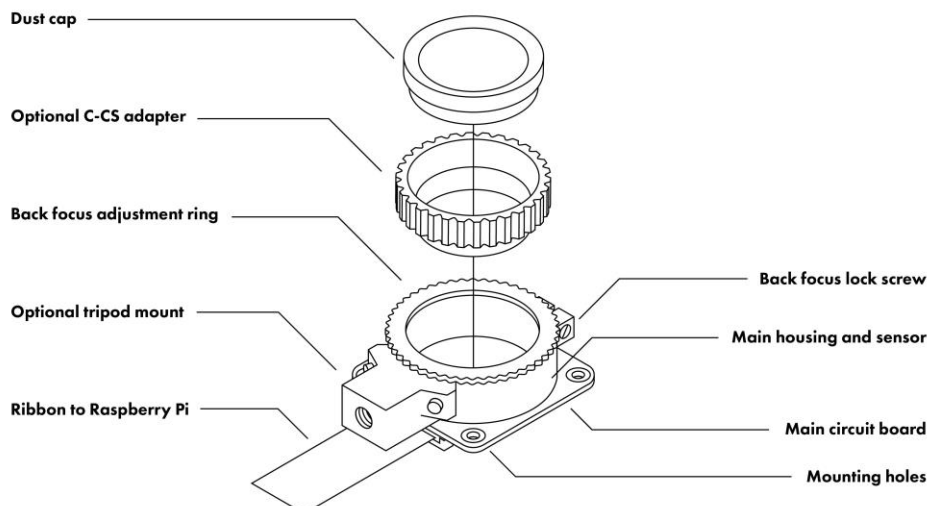

Getting started

Interchangeable lenses

The High Quality Camera is designed to accept CS-mount lenses and, with the supplied adapter, C-mount lenses. The CGL 6 mm CS-mount and 16 mm C-mount lenses are examples of third-party products that are compatible with the High Quality Camera; see step-by-step instructions for fitting these CS-mount and C-mount lenses.