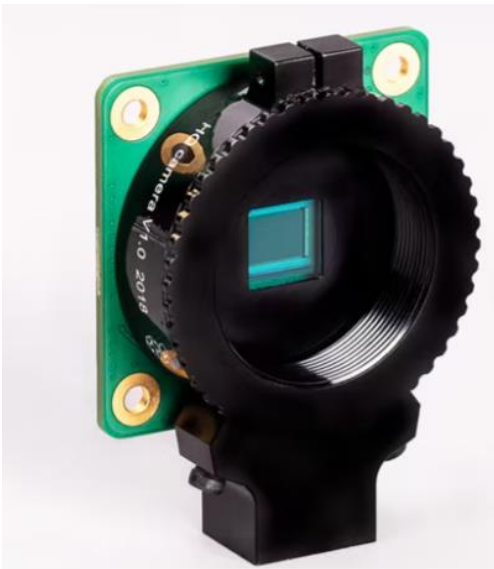

# Raspberry Pi High Quality Camera

12.3 megapixel Sony IMX477 sensor, 7.9mm diagonal image size, and back-illuminated sensor architecture, with adjustable back focus and support for C- and CS-mount lenses

## Specifications

- Sony IMX477R stacked, back-illuminated sensor, 12.3 megapixels, 7.9 mm sensor diagonal, 1.55 µm × 1.55 µm pixel size
- Output: RAW12/10/8, COMP8
- Back focus: Adjustable (12.5 mm–22.4 mm)
- Lens standards: C-mount, CS-mount (C-CS adapter included)
- IR cut filter: Integrated
- Ribbon cable length: 200 mm
- Tripod mount: 1/4"-20